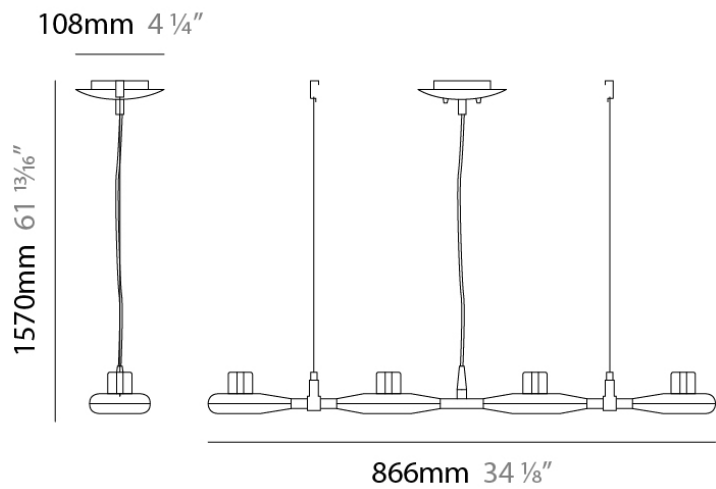

SPACE SUSPENSION

D91124

GENERAL

Series: Space
Brand: Milan
Division: Design
Mounting Type: Suspension
Mounting Location: Ceiling
Subcategory: Pendant

PHYSICAL

Shape: Abstract
Length (mm): 866
Length (in): 34 1/4
Width (mm): 108
Width (in): 4 1/4
Height (mm): 1570
Height (in): 62
Weight (kg): 2.3
Weight (lbs): 5
Fixture Finish: Metallic Gray
Fixture Material: Aluminum

ELECTRICAL

Number of Lamps: 4
Lamp Type: LED Retrofit
Lamp Shape: T4
Bulb Included: Bulb Not Included
Total Output Wattage (W): 12
Max. Wattage Per Lamp (W): 3
Lamp Base: G9
Input Voltage (V): 120

LED

OPTICAL

RATINGS AND CERTIFICATIONS

Certified By: CSA Certified to UL and CSA Standards
IP rating: IP20